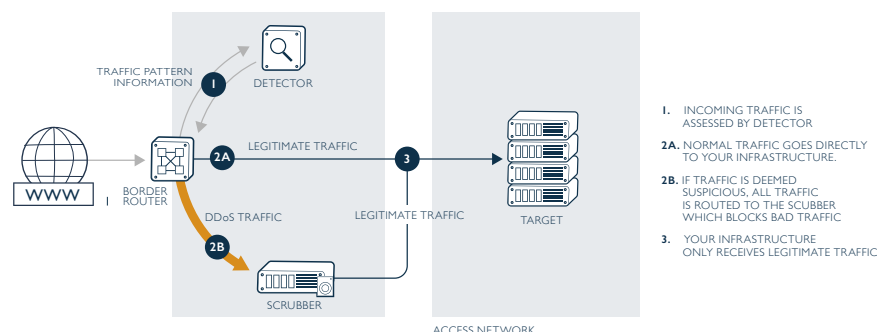

Stop IP Attacks in their Tracks

Our globally distributed, fully integrated system of border routers and scrubbers ensure comprehensive protection against volumetric, protocol based, and application layer attacks.

Benefits

1. Network perimeter anomaly and attack detection
2. Profile based mitigation
3. Automated email alerts
4. 24/7 security operations center*

Ready for anything

Protect against all types of large scale DDoS attacks with fine-tuned attack detection and multiple options for dealing with threats.

Customized to meet your needs

Dive deeply into a specific IP, data range, or rule set to create specific profiles and rules for any environment to tighten security against specific threats.

Global presence

Our platform consists of detectors and scrubbers deployed in the LeaseWeb data centers around the world to ensure comprehensive protection against volumetric, protocol based, and application layer attacks.

Convenient setup and management

Our DDoS IP protection requires no coding and provides visibility of current threats and the countermeasures being deployed.

How it works