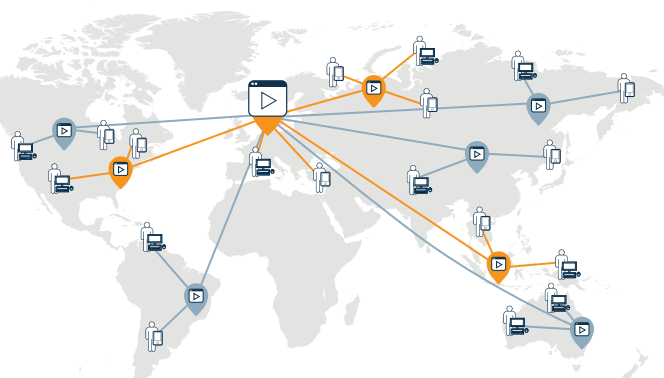

Leaseweb Multi-CDN

Content is served from the closest LeaseWeb Multi-CDN PoP. with 100+ PoPs your end-users can connect to, a better quality experience is guaranteed for an even larger audience.