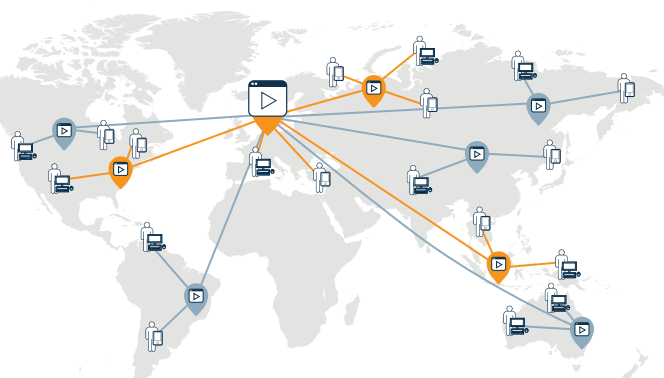

### 6. Transparent Pricing

Including SSL-traffic across CDN providers.

*The LeaseWeb Multi-CDN combines multiple CDN provider networks to guarantee an optimal experience for your audience. The best PoP is selected based on its performance metrics to distribute your content.*

### Leaseweb CDN

Content is mainly served from the closest LeaseWeb CDN server. End-user experience will improve drastically when there is a PoP closeby.

### Leaseweb Multi-CDN

Content is served from the closest LeaseWeb Multi-CDN PoP. with 100+ PoPs your end-users can connect to, a better quality experience is guaranteed for an even larger audience.