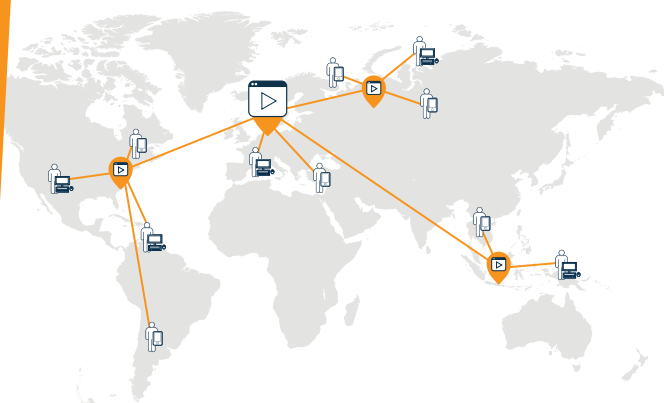

Better user-experiences through more coverage, performance and redundancy

What we offer

1. Advanced Self-Service Portal

Configure all the extensive features needed to optimize content distribution.

2. Unified Reporting

All key metrics are aggregated and presented standardized across the CDNs.

3. Larger Coverage

More PoPs in more geographical areas, including South America, the Middle East, Russia and Australia

4. Performance-Based

Optimal PoP is selected based on its performance.

5. 24/7 Support

Personal support during business hours plus an always-available knowledge base

6. Transparent Pricing

Including SSL-traffic across CDN providers.

The LeaseWeb Multi-CDN combines multiple CDN provider networks to guarantee an optimal experience for your audience. The best PoP is selected based on its performance metrics to distribute your content.

Leaseweb CDN

Content is mainly served from the closest LeaseWeb CDN server. End-user experience will improve drastically when there is a PoP closeby.