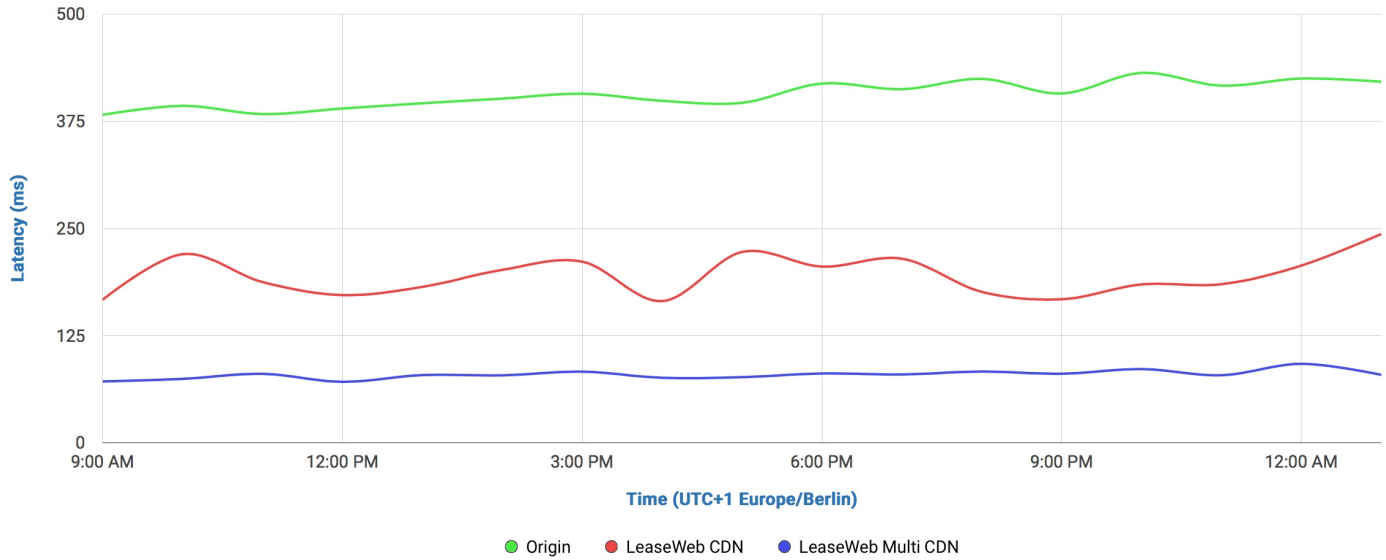

Your Website (Latency)

Start time: 14/12/2017 9:00 AM
End time: 15/12/2017 1:00 AM
Total tests: 53177
Succeeded: 52911
Failed: 266
Availability: 99.54%

Locations: Canada, France, Germany, Hong Kong, Japan, United Kingdom, United States
Destinations: Origin - <http://yourwebsite.com/img/artboard.png>
LeaseWeb CDN - <http://21932d71675c68806a4343390d43a33c.lswcdn.net/manualcdntests/artboard.png>
LeaseWeb Multi CDN - <http://di-azmg8eci.leasewebultracdn.com/manualcdntests/artboard.png>

Destination	Origin	LeaseWeb CDN	LeaseWeb Multi CDN
Canada	417.47ms	215.59ms	106.71ms
France	171.35ms	146.88ms	119.76ms
Germany	119.29ms	113.18ms	80.35ms
Hong Kong	715.59ms	210.35ms	16.65ms
Japan	882.71ms	379.41ms	69.06ms
United Kingdom	103.06ms	114.47ms	78.29ms
United States	434.24ms	184.41ms	85.65ms